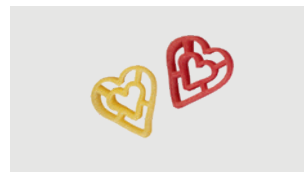

Herzen
Hearts